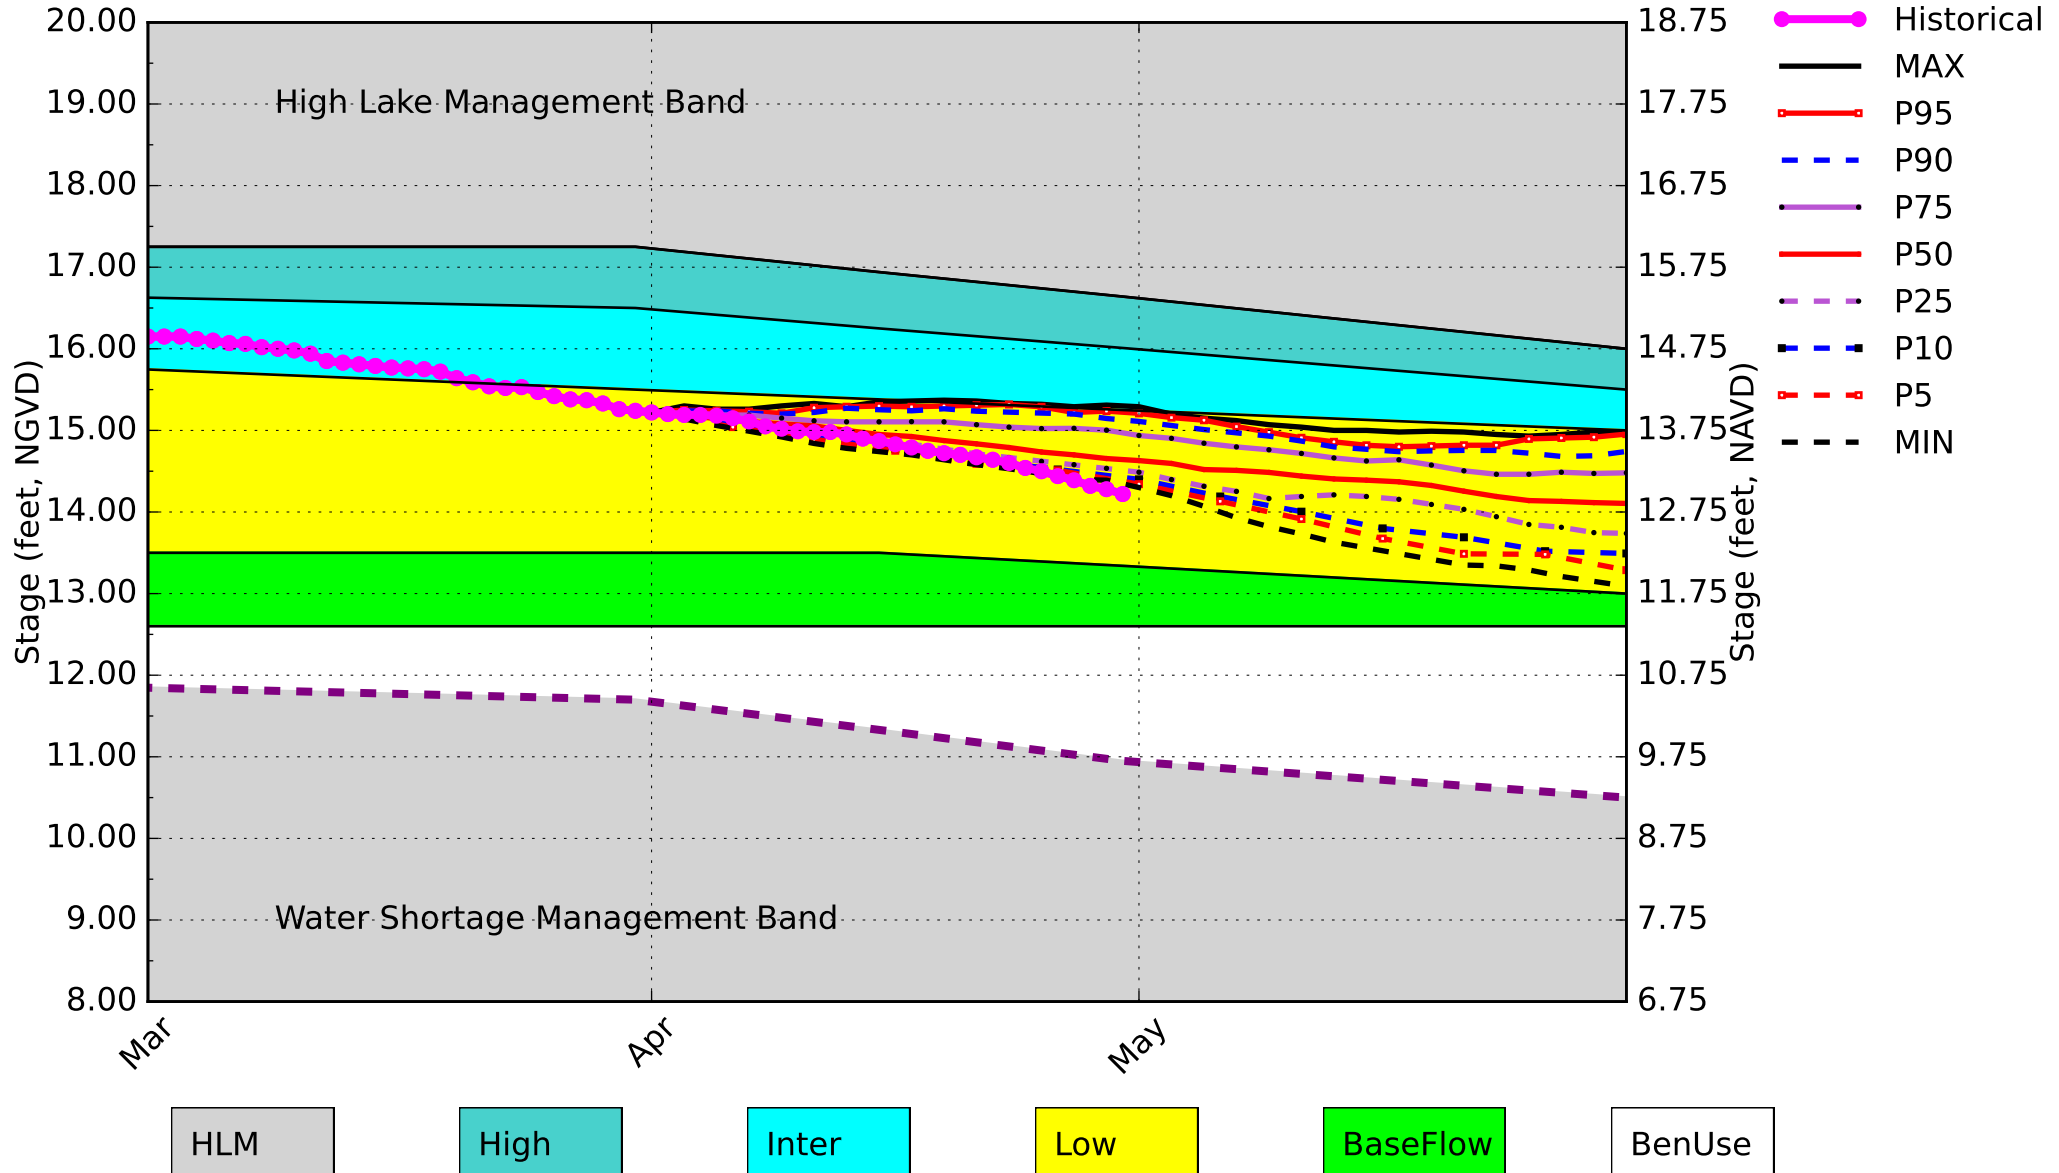

Lake Okeechobee SFWMM April 2024 Position Analysis

Percentiles PA

(See assumptions on the Position Analysis Results website)